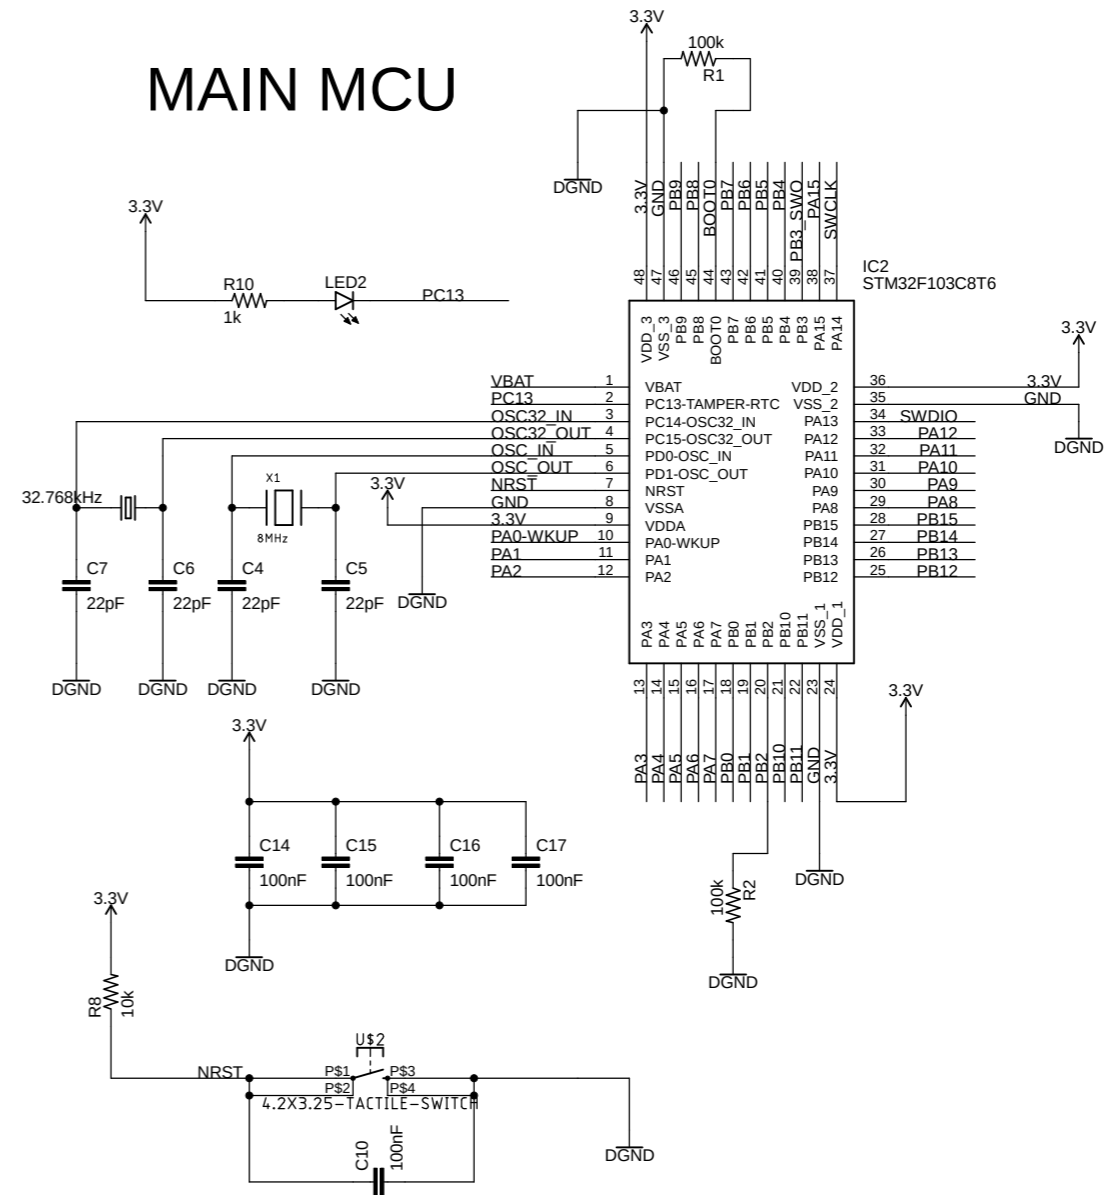

BLACK MAGIC PROBE

MAIN MCU

- Compatible MCU:
 * STM32F303CC
 * STM32F303CB
 * STM32F103CB
 * STM32F103C8
 * STM32L151C8
 * STM32F072C8

MICRO USB

POWER REGULATOR

PINOUT

TITLE: Green Pill	
Document Number:	REV: 1.0
Date: 3/22/2019 12:08 PM	Sheet: 1/1