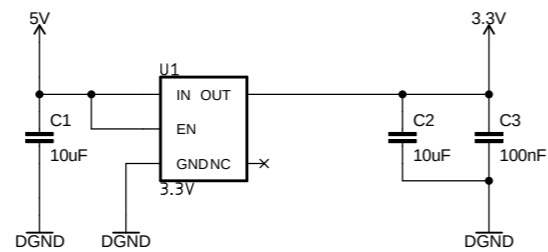

BLACK MAGIC PROBE

MAIN MCU

- Compatible MCU:
 * STM32F303CC
 * STM32F303CB
 * STM32F103CB
 * STM32F103C8
 * STM32L151C8
 * STM32F072C8

MICRO USB

POWER REGULATOR

PINOUT

TITLE: Green Pill	
Document Number:	REV: 1.0
Date: 3/22/2019 12:08 PM	Sheet: 1/1