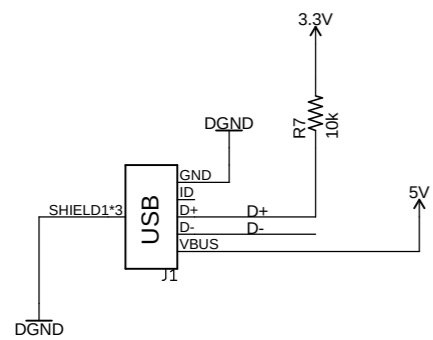

BLACK MAGIC PROBE

MAIN MCU

- Compatible MCU:
 * STM32F303CC
 * STM32F303CB
 * STM32F103CB
 * STM32F103C8
 * STM32L151C8
 * STM32F072C8

MICRO USB

POWER REGULATOR

PINOUT

TITLE: Green Pill	
Document Number:	REV: 1.0
Date: 3/22/2019 12:08 PM	Sheet: 1/1