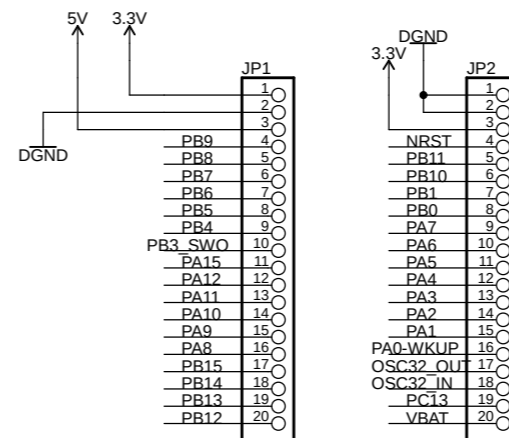

BLACK MAGIC PROBE

MAIN MCU

- Compatible MCU:
 * STM32F303CC
 * STM32F303CB
 * STM32F103CB
 * STM32F103C8
 * STM32L151C8
 * STM32F072C8

MICRO USB

POWER REGULATOR

PINOUT

TITLE: Green Pill	
Document Number:	REV: 1.0
Date: 3/22/2019 12:08 PM	Sheet: 1/1