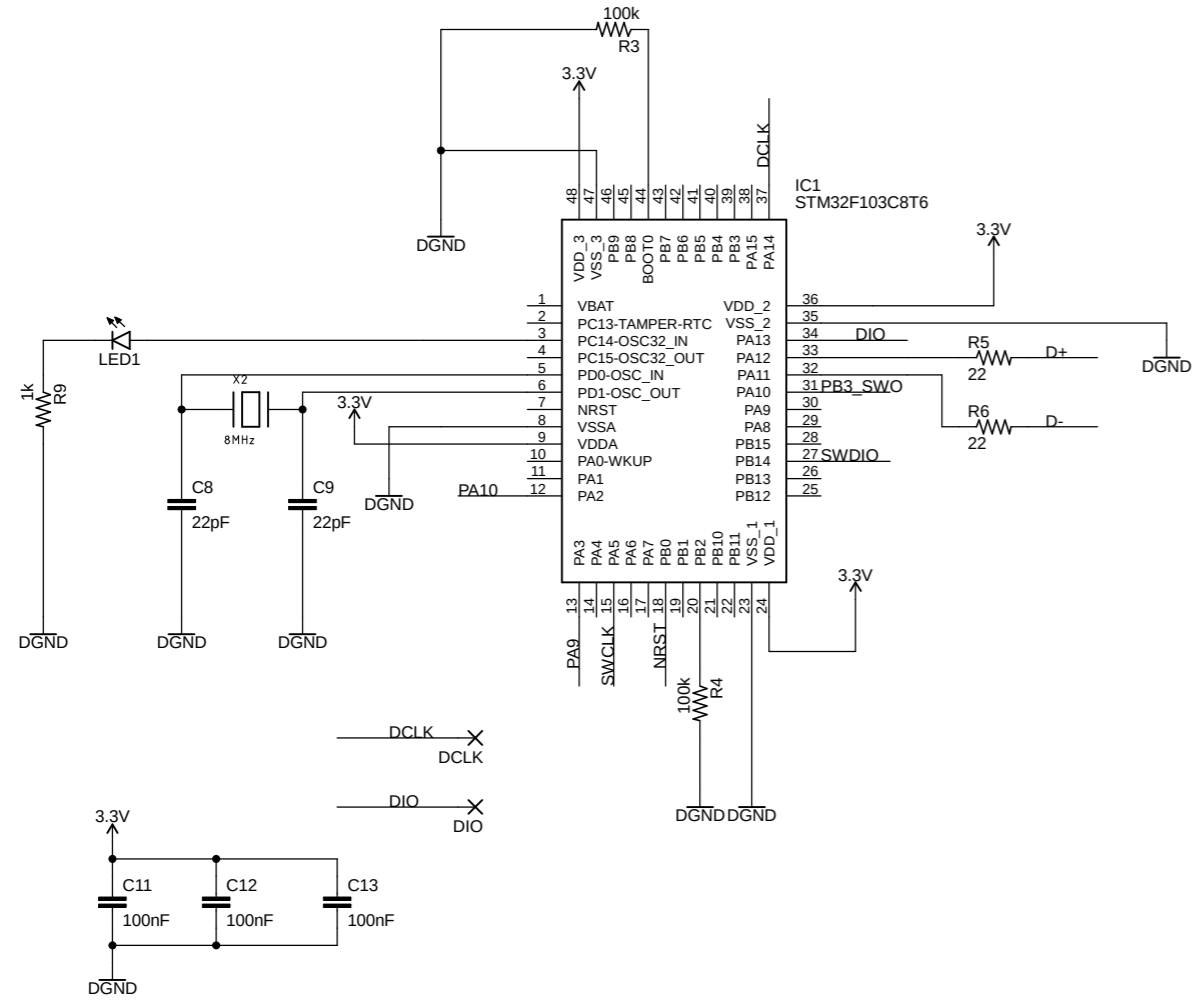

BLACK MAGIC PROBE

MAIN MCU

- Compatible MCU:
 * STM32F303CC
 * STM32F303CB
 * STM32F103CB
 * STM32F103C8
 * STM32L151C8
 * STM32F072C8

MICRO USB

POWER REGULATOR

PINOUT

TITLE: Green Pill	
Document Number:	REV: 1.0
Date: 3/22/2019 12:08 PM	Sheet: 1/1